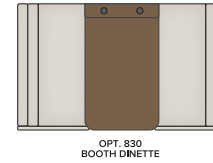

44B

Options: 095 | 099 | 111 | 209 | 215 | 256 | 272 | 473 | 485 | 498 | 563 | 830 | 833 | 916 | 967

**TOP FLOORPLAN FEATURES**

- Sleeps up to 9
- Power Driver/Passenger Seats
- Porcelain Tile Floor w/Front Heat Mat
- Bunk Bed that Converts into a Wardrobe
- Tile Shower w/Glass Door and Skylight
- 80" Sofa w/Queen Pull-out Size Bed & Ottomans
- 77" Sofa w/Drawer Storage
- Galley Pull-out for Additional Countertop
- Articulating King Bed
- Side-by-Side Washer and Dryer with Upper His/Hers Ward
- Large Master Rear Bath w/His & Hers Sinks
- Rear Private Lavy Room
- Stackable Washer/Dryer in Master Lavy

**TITAN BRIDGE® CHASSIS**  
Cummins ISL9 450 HP/ 1,250 lb-ft Torque  
Alternator: Delco Remy 160 AMP  
Transmission: Allison 3000 MH 6-Speed Automatic  
w/ Electric shift control

**ARMADA 44B OPTIONS**