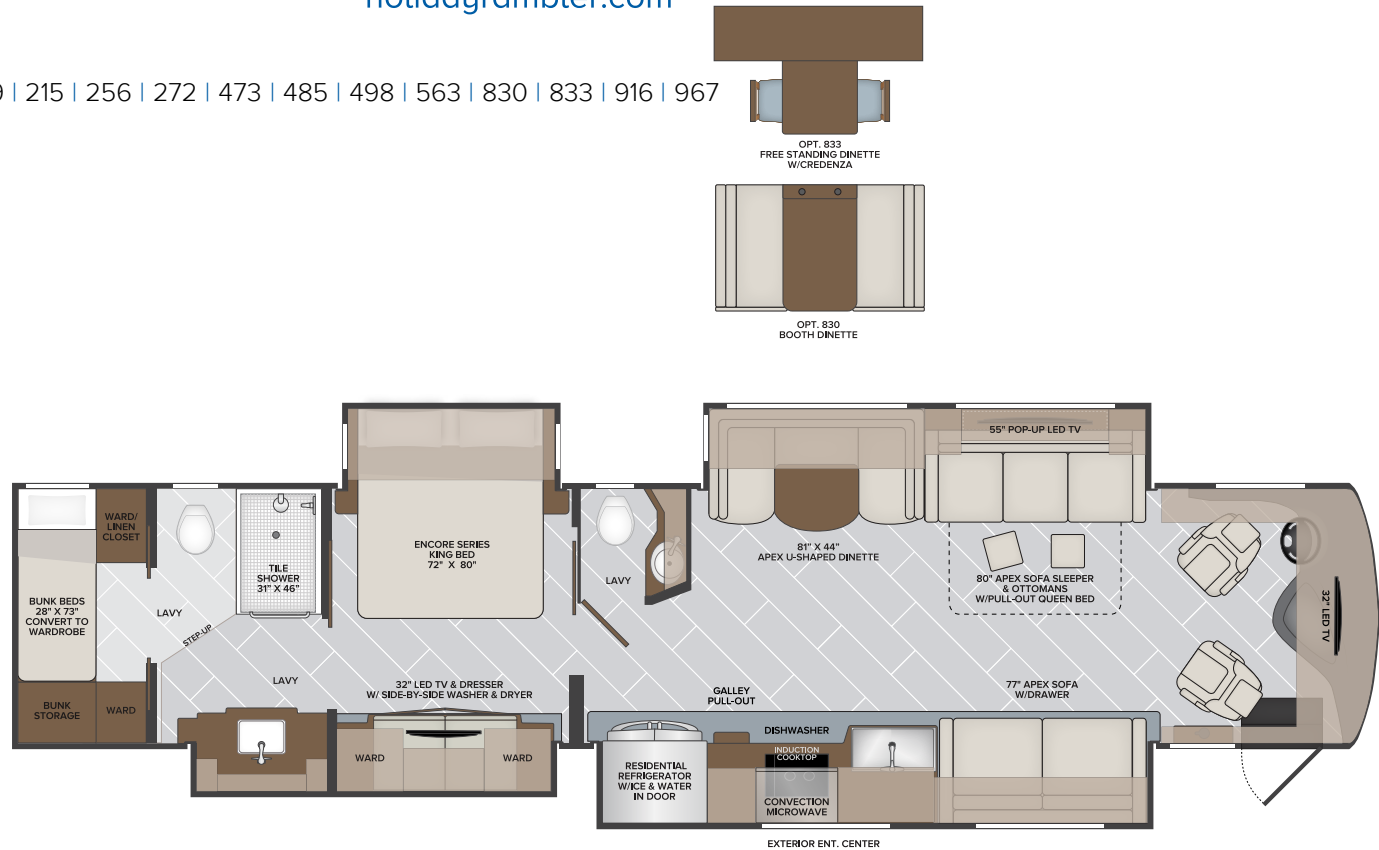

44B

Options: 095 | 099 | 111 | 209 | 215 | 256 | 272 | 473 | 485 | 498 | 563 | 830 | 833 | 916 | 967

**TOP FLOORPLAN FEATURES**

- Sleeps up to 9
- Power Driver/Passenger Seats
- Porcelain Tile Floor w/Front Heat Mat
- Bunk Bed that Converts into a Wardrobe
- Tile Shower w/Glass Door and Skylight
- 80" Sofa w/Queen Pull-out Size Bed & Ottomans
- 77" Sofa w/Drawer Storage
- Galley Pull-out for Additional Countertop
- Articulating King Bed
- Side-by-Side Washer and Dryer with Upper His/Hers Ward
- Large Master Rear Bath w/His & Hers Sinks
- Rear Private Lavy Room
- Stackable Washer/Dryer in Master Lavy

**TITAN BRIDGE® CHASSIS**  
Cummins ISL9 450 HP/ 1,250 lb-ft Torque  
Alternator: Delco Remy 160 AMP  
Transmission: Allison 3000 MH 6-Speed Automatic  
w/ Electric shift control

**ARMADA 44B OPTIONS**

095	Satellite Dish Winegard In-Motion	256	Roof Mount Patio Awning Second Door Side	563	Technology Package
099	Satellite Delete	272	Window Awning Package	830	Facing Dinette
111	Exterior Freezer	473	BrakeSync — NEW	833	Free Standing Dinette w/Credenza
209	Motion Power Lounge	485	Blindspot Detection	916	Heated Tile Floor — Rear
215	Hide-a-Loft™ Drop Down Twin XL Bed	498	Dual Euro Recliners	967	Second Full Bay 90" Slideout Tray

2022

Class A Diesel  
**ARMADA**

**44B**  
FLOORPLAN