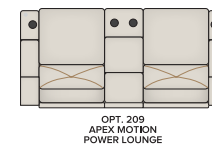

44B

Options: 095 | 099 | 111 | 209 | 215 | 256 | 272 | 473 | 485 | 498 | 563 | 830 | 833 | 916 | 967

**TOP FLOORPLAN FEATURES**

- Sleeps up to 9
- Power Driver/Passenger Seats
- Porcelain Tile Floor w/Front Heat Mat
- Bunk Bed that Converts into a Wardrobe
- Tile Shower w/Glass Door and Skylight
- 80" Sofa w/Queen Pull-out Size Bed & Ottomans
- 77" Sofa w/Drawer Storage
- Galley Pull-out for Additional Countertop
- Articulating King Bed
- Side-by-Side Washer and Dryer with Upper His/Hers Ward
- Large Master Rear Bath w/His & Hers Sinks
- Rear Private Lavy Room
- Stackable Washer/Dryer in Master Lavy

**TITAN BRIDGE® CHASSIS**  
Cummins ISL9 450 HP/ 1,250 lb-ft Torque  
Alternator: Delco Remy 160 AMP  
Transmission: Allison 3000 MH 6-Speed Automatic  
w/ Electric shift control

**ARMADA 44B OPTIONS**