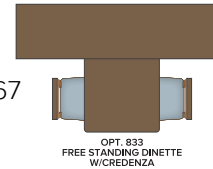

44B

Options: 095 | 099 | 111 | 209 | 215 | 256 | 272 | 473 | 485 | 498 | 563 | 830 | 833 | 916 | 967

**TOP FLOORPLAN FEATURES**

- Sleeps up to 9
- Power Driver/Passenger Seats
- Porcelain Tile Floor w/Front Heat Mat
- Bunk Bed that Converts into a Wardrobe
- Tile Shower w/Glass Door and Skylight
- 80" Sofa w/Queen Pull-out Size Bed & Ottomans
- 77" Sofa w/Drawer Storage
- Galley Pull-out for Additional Countertop
- Articulating King Bed
- Side-by-Side Washer and Dryer with Upper His/Hers Ward
- Large Master Rear Bath w/His & Hers Sinks
- Rear Private Lavy Room
- Stackable Washer/Dryer in Master Lavy

**TITAN BRIDGE® CHASSIS**  
Cummins ISL9 450 HP/ 1,250 lb-ft Torque  
Alternator: Delco Remy 160 AMP  
Transmission: Allison 3000 MH 6-Speed Automatic  
w/ Electric shift control

**ARMADA 44B OPTIONS**