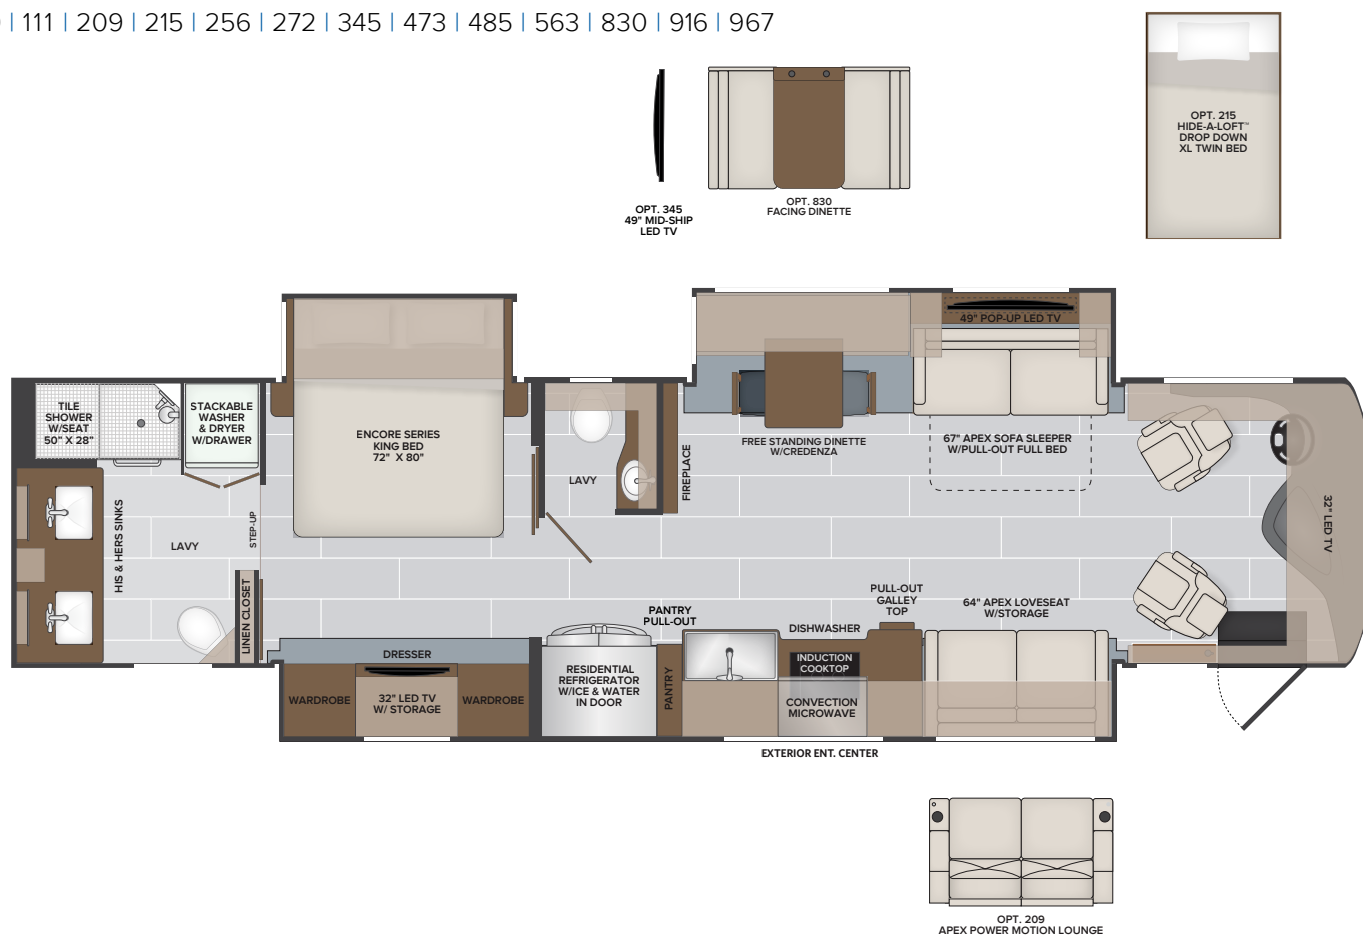

**40M**

Options: 095 | 099 | 111 | 209 | 215 | 256 | 272 | 345 | 473 | 485 | 563 | 830 | 916 | 967

**TOP FLOORPLAN FEATURES**

- Sleeps up to 7
- Opposing Seating Floorplan
- Dual Monitors at Dash
- Luxurious Full Rear Lavy with His & Her Sinks
- Firefly MultiPlex Wiring
- 67" Sofa w/Full Pull-out Size bed
- Galley Pull-out for Additional Countertop
- Feature Wall Art w/Fireplace Mantel
- Articulating King Bed
- Full Size Wardrobe w/Large Five Drawer Dresser

**ARMADA 40M OPTIONS**

095	Satellite Dish Winegard In-Motion	256	Roof Mount Patio Awning Second Door Side	563	Technology Package
099	Satellite Delete	272	Window Awning Package	830	Facing Dinette
111	Exterior Freezer	345	Mid-ship LED TV	916	Heated Tile Floor — Rear
209	Motion Power Lounge	473	BrakeSync — NEW	967	Second Full Bay 90" Slideout Tray
215	Hide-a-Loft™ Drop Down Twin XL Bed	485	Blindspot Detection		

**TITAN BRIDGE® CHASSIS**  
Cummins ISL9 380 HP / 1,150 lb-ft Torque  
Alternator: Delco Remy 160 AMP  
Transmission: Allison 3000 MH 6-Speed Automatic  
w/ Electric shift control

**2022**

Class A Diesel  
**ARMADA**

**40M**  
FLOORPLAN