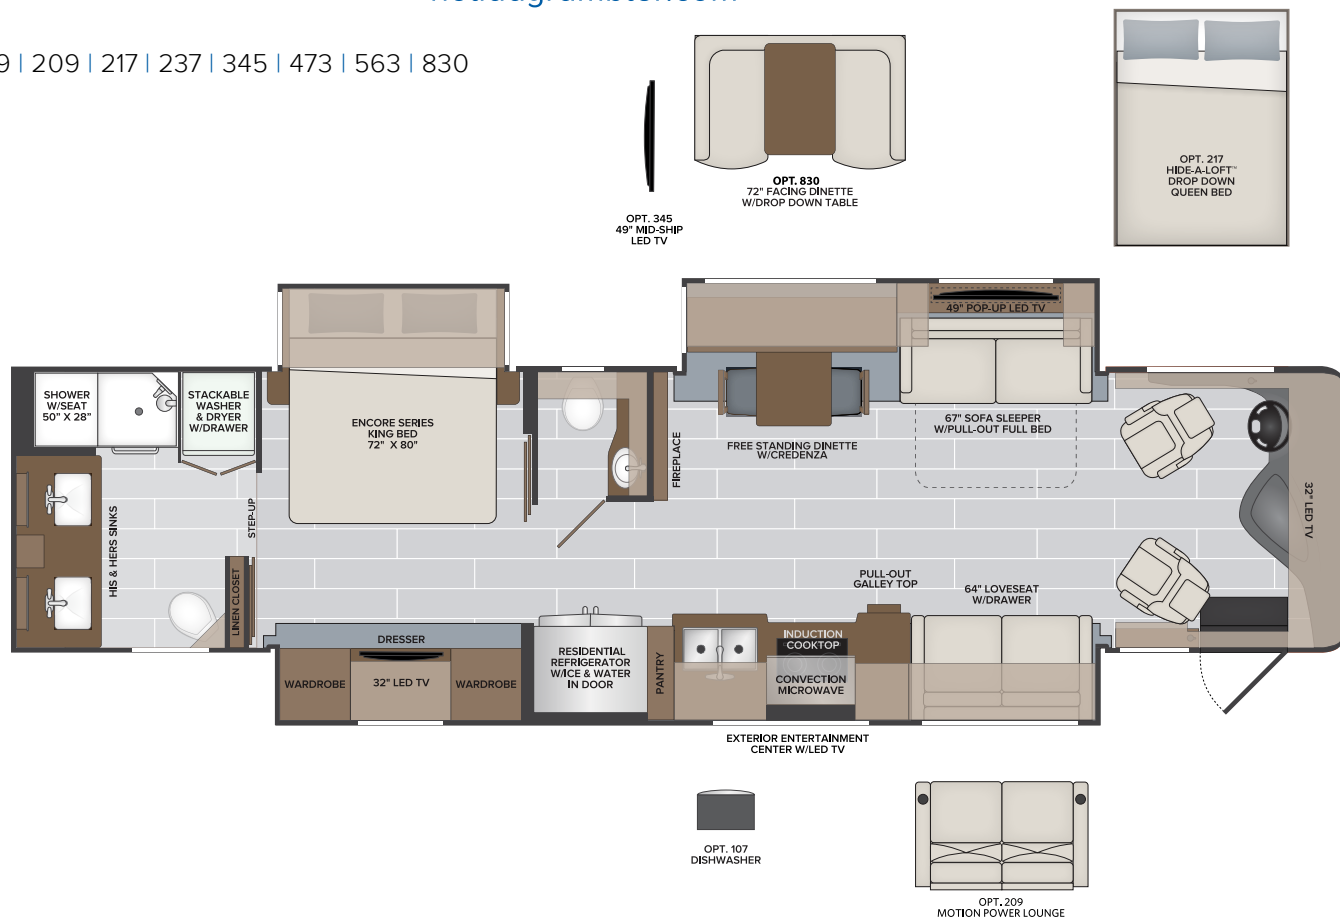

38W

Options: 099 | 107 | 189 | 209 | 217 | 237 | 345 | 473 | 563 | 830

TOP FLOORPLAN FEATURES

- Sleeps up to 7
- Opposing Sofa Floorplan
- 49" Pop-up LED TV, Living Room
- Dual Wardrobes and Dresser, Bedroom
- Large, Residential-like Private Lavy w/ His & Her Sinks
- Stackable Washer/Dryer
- 67" Sofa w/Full Pull-out Bed
- Galley Pull-out for Additional Countertop
- Feature Wall Art w/Fireplace Mantel
- Articulating King Bed
- Full Size Wardrobe w/Large Five Dresser Drawers

ENDEAVOR 38K OPTIONS

099	Satellite Delete	237	Third Roof A/C	809	L-Shaped Dinette
107	Dishwasher	345	Mid-ship LED TV	830	Facing Dinette
189	Power Passenger Seat w/Power Footrest	473	BrakeSync — NEW		
209	Motion Power Lounge	563	Technology Package WiFiRanger™, Cell Booster, 265W Solar Panel, and Collision Mitigation		
217	Hide-a-Loft™ Drop Down Queen Bed				

2022

Class A Diesel
ENDEAVOR

38W
FLOORPLAN