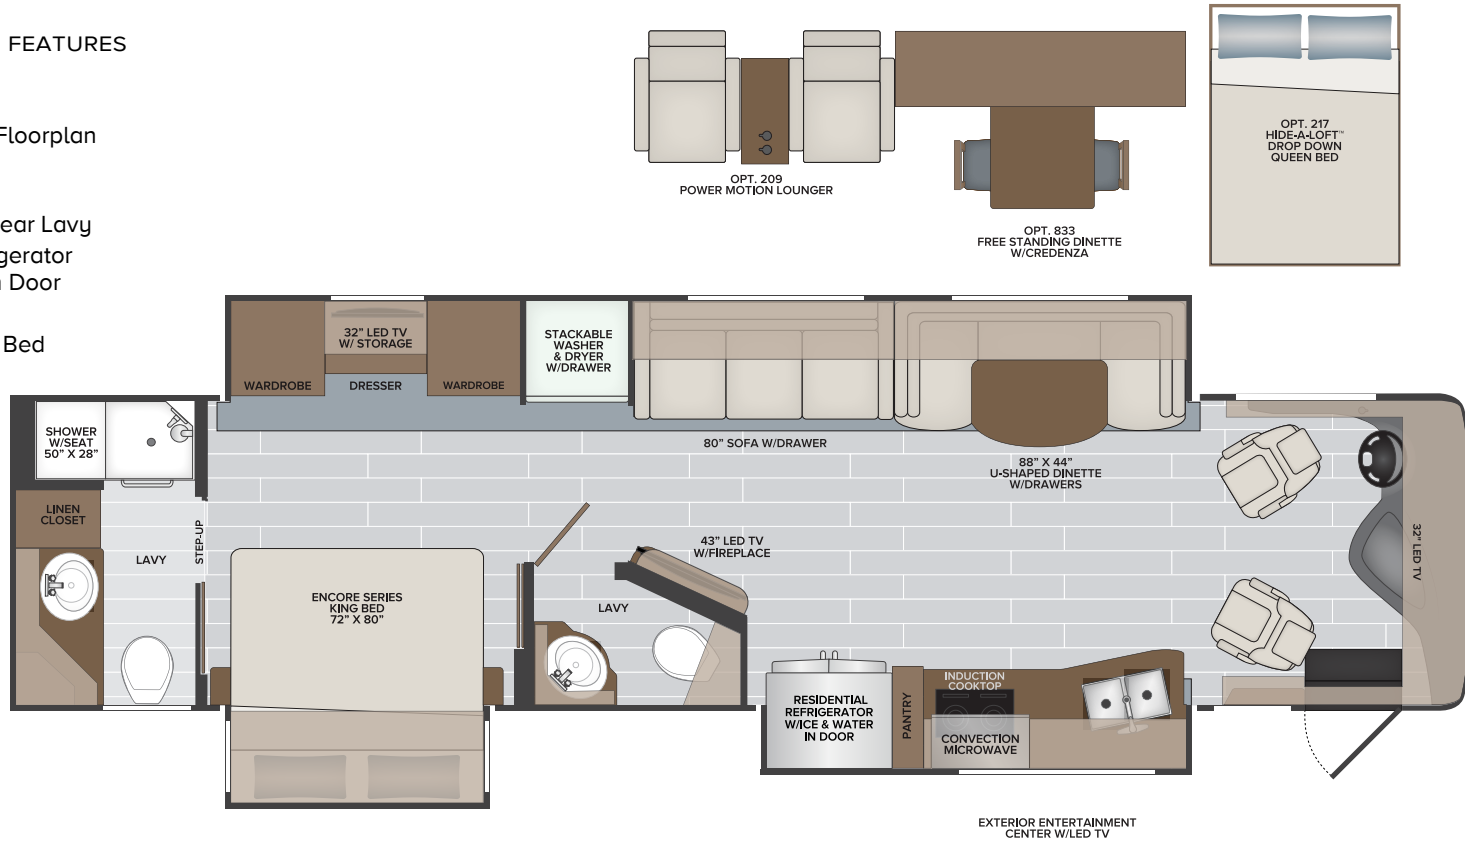

**38K** Options: 099 | 189 | 209 | 217 | 237 | 473 | 563 | 833

**TOP FLOORPLAN FEATURES**

- Sleeps up to 5
- Full Wall Slide
- Bath-and-a-half Floorplan
- Dual Wardrobes in Bedroom
- Linen Closet in Rear Lavy
- Residential Refrigerator with Ice/Water in Door
- 80" Sofa
- Articulating King Bed

**NAVIGATOR 38K OPTIONS**

099	Satellite Delete	217	Hide-A-Loft™ Drop Down Queen Bed	194	Theater Seating Sofa
189	Power Passenger Seat w/Power Footrest	237	Third Roof AC	563	Technology Package
209	Motion Power Lounge	473	Brakesync — NEW	833	Free Standing Dinette

**TITAN BRIDGE® CHASSIS**  
 Model: Freightliner® XCM Series  
 Engine: Cummins ISB 6.7L  
 Transmission: Allison® 2,500 MH 6-Speed w/Electronic Shifter  
 Alternator: Delcom Remy 160 Amp  
 Torque: 700 lb.-ft. @ 1,600 RPM  
 Horsepower: 340HP

**2022**

Class A Diesel  
**NAVIGATOR**

**38K**  
FLOORPLAN