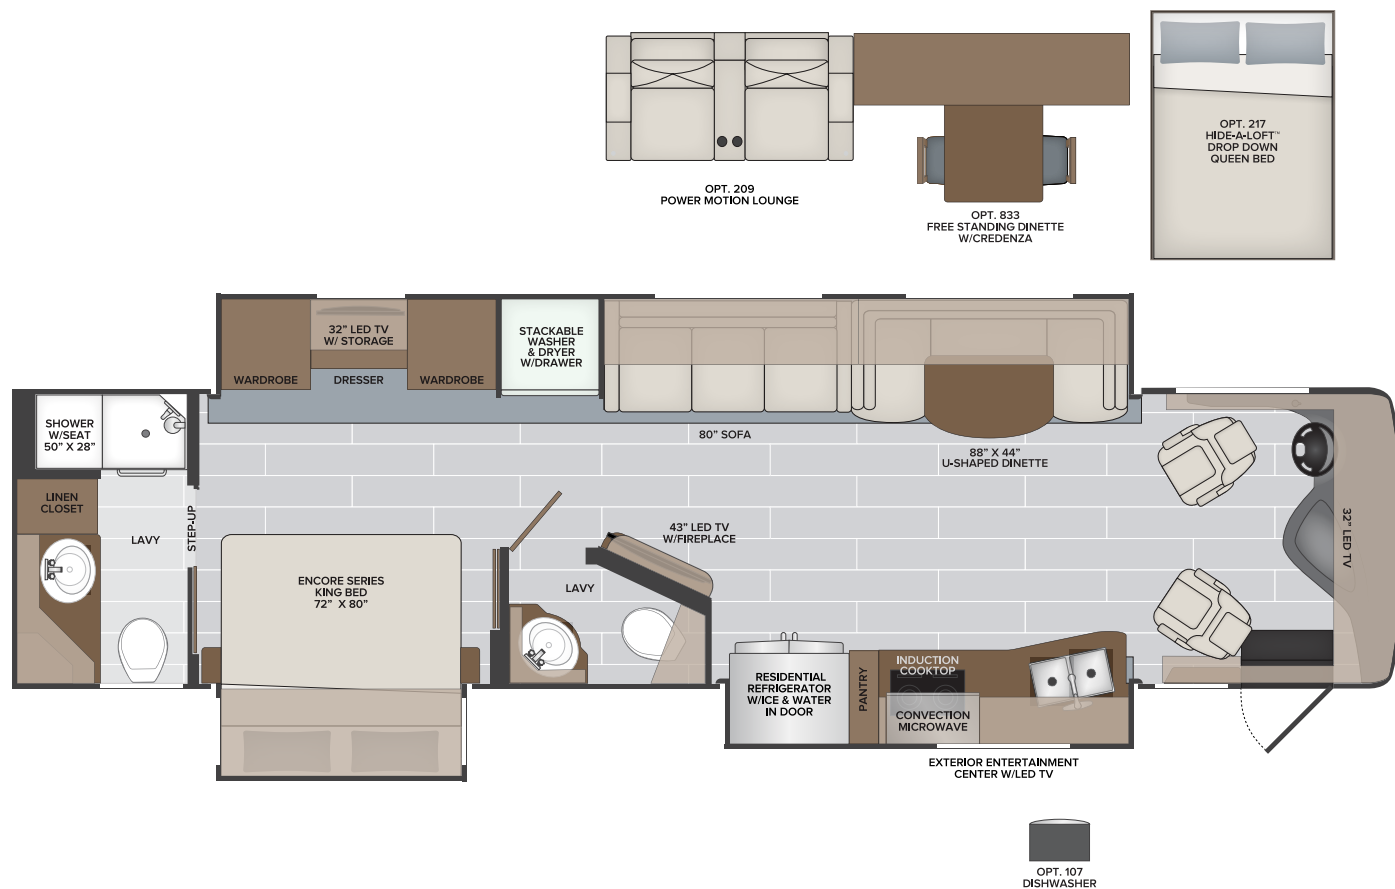

38K

Options: 099 | 107 | 189 | 209 | 217 | 237 | 473 | 563 | 833

**TOP FLOORPLAN FEATURES**

- Sleeps up to 5
- U-bench Dinette
- 80" Sofa
- Porcelain Tile Floor
- Fiberglass Shower w/Seat & Skylight
- Stackable Washer/Dryer
- 88" U-shaped Dinette w/Drawers
- Articulating King Bed
- Bath-and-a-half Floorplan
- His & Her Wardrobes

**ENDEAVOR 38K OPTIONS**

099	Satellite Delete	237	Third Roof A/C	830	Facing Dinette
107	Dishwasher	473	BrakeSync — NEW	833	Free Standing Dinette w/Credenza
189	Power Passenger Seat w/Power Footrest	563	Technology Package WiFiRanger™, Cell Booster, 265W Solar Panel, and Collision Mitigation		
209	Motion Power Lounge				
217	Hide-a-Loft™ Drop Down Queen Bed	809	L-Shaped Dinette		

2022

Class A Diesel  
**ENDEAVOR**

**38K**  
FLOORPLAN