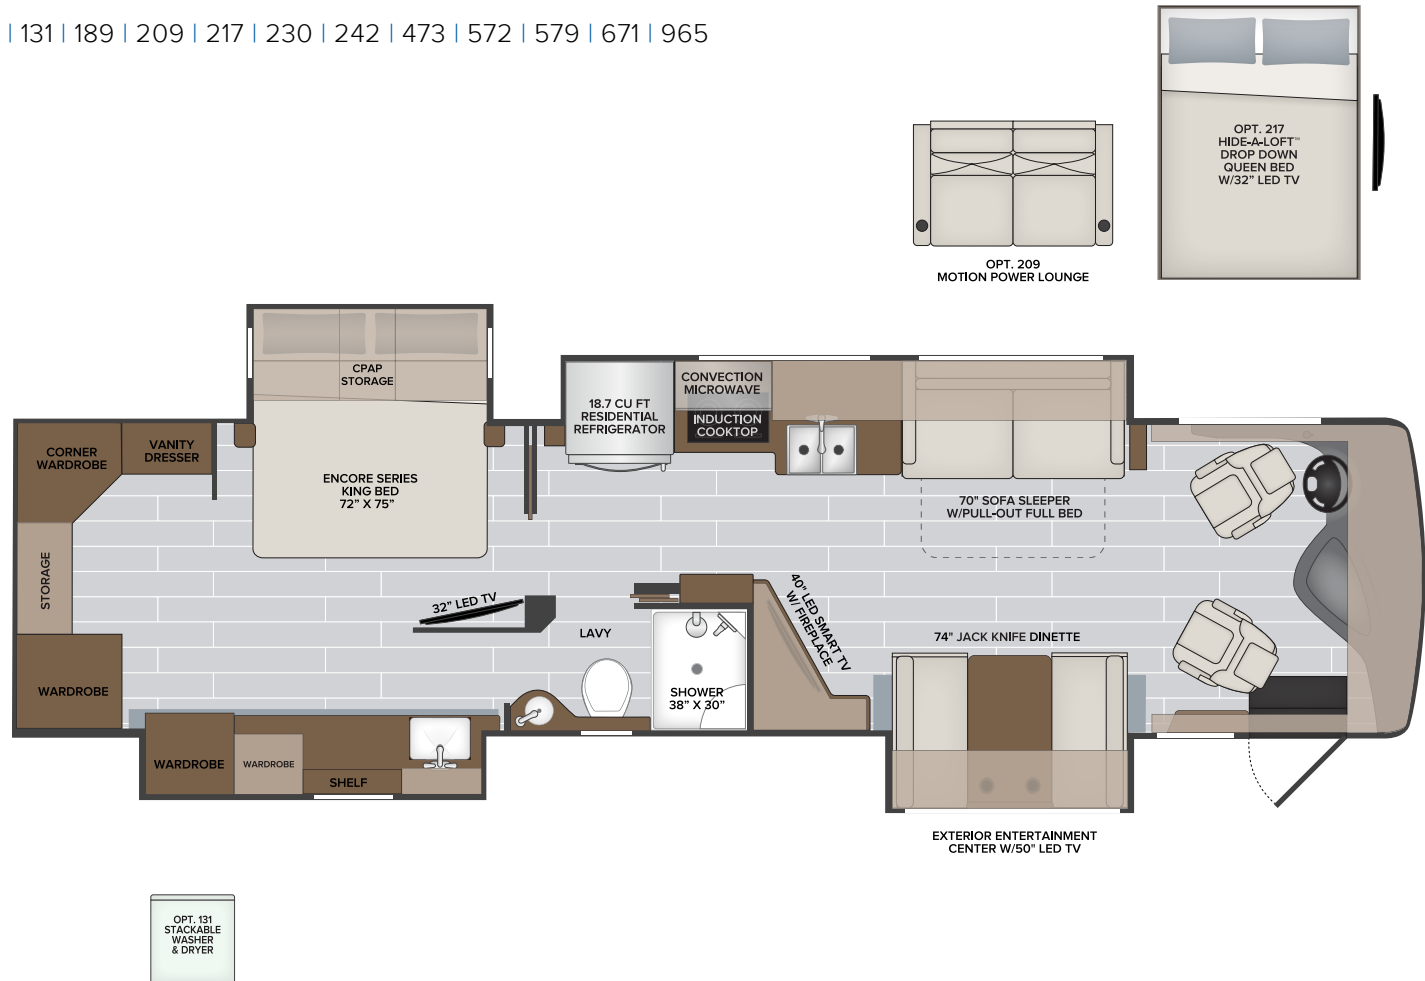

**35MS**

Options: 086 | 096 | 131 | 189 | 209 | 217 | 230 | 242 | 473 | 572 | 579 | 671 | 965

**TOP FLOORPLAN FEATURES**

- Sleeps up to 7
- Enormous Master Bedroom
- Cavernous Storage
- CPAP Storage Overhead Cabinetry in Master Bedroom
- Articulating King Bed
- Large Rear Wardrobe w/Vanity Mirror
- Stainless Steel Farmhouse Galley Sink
- Ultra-functional Galley w/Residential Appliances
- Fiberglass Shower w/Glass Door
- Residential Living Room with Entertainment Cabinet w/Swing-out w/Fireplace and Additional Storage

**NAUTICA 35MS OPTIONS**

086	Connectivity Package Includes: WiFi Ranger Sky Pro, Cell Booster and 265w Solar Panel	189	Power Passenger Seat w/Power Footrest	230	Roof Vent Rain Covers	579	Safety Awareness Package Includes: MobilEye
096	KING® Universal Satellite System	209	Motion Power Lounge	242	CSA — Freightliner Package	671	Power Cord Reel
131	Washer/Dryer — Stackable	217	Hide-a-Loft™ Drop Down Queen Bed w/32" LED TV	473	Breaksync— NEW	965	1st Full Bay 90" S/O Tray
				572	Central Vacuum System		

**DELTA FOUNDATION**  
Freightliner Custom Railed Chassis  
Cummins®, 6.7L, 340HP  
700 lb/ft Torque  
Allison 2500 Series Transmission, 6-Speed

**2022**

Class A Diesel  
**NAUTICA**

**35MS**  
FLOORPLAN