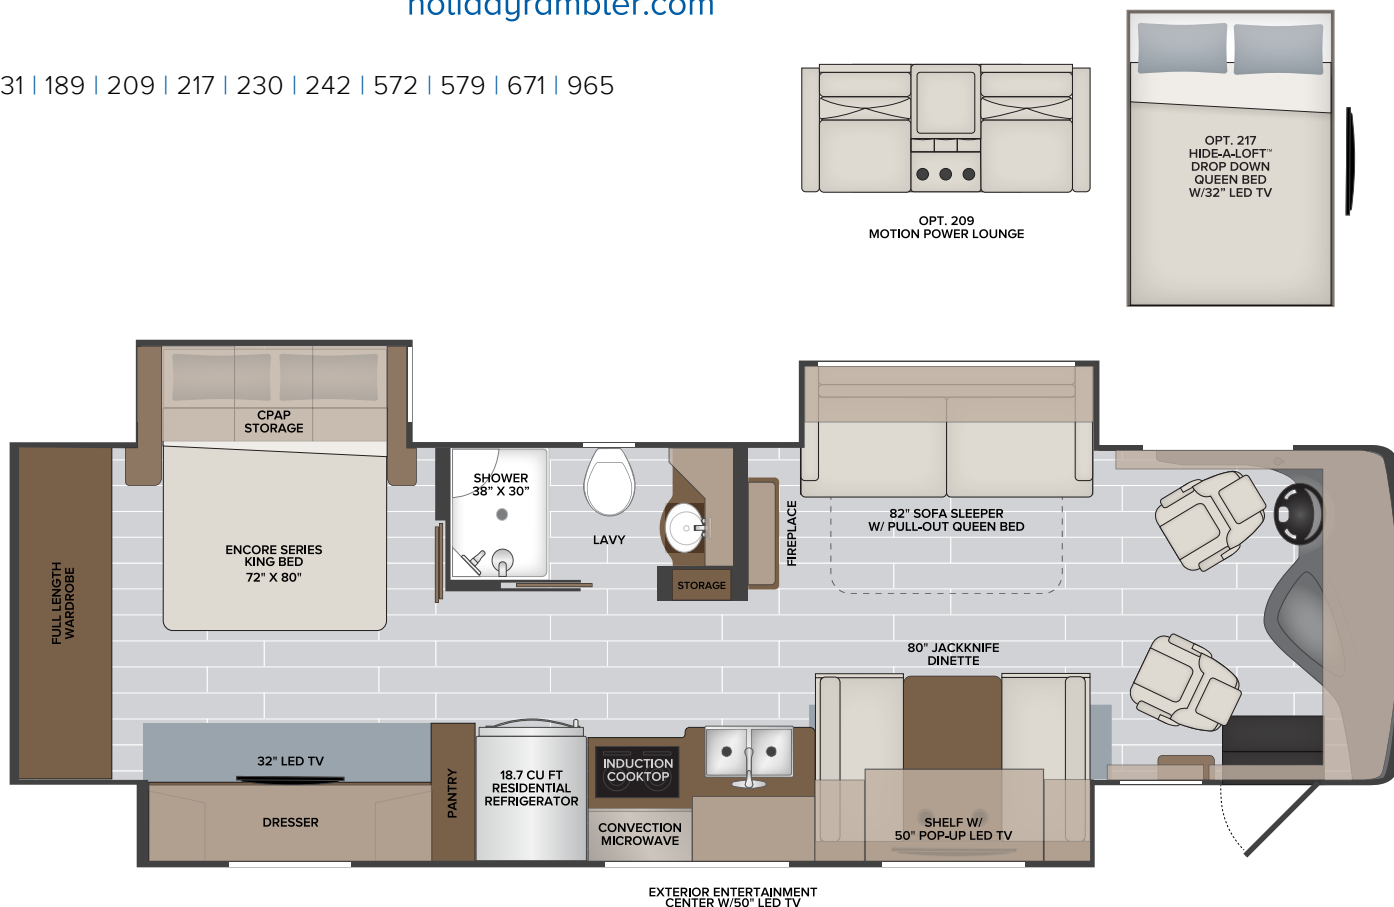

34RX

Options: 086 | 096 | 131 | 189 | 209 | 217 | 230 | 242 | 572 | 579 | 671 | 965

TOP FLOORPLAN FEATURES

- Expansive Full Wall Slide Floorplan
- 360° Window Treatment Surround
- Residential Living Room w/ Cabinet w/Fireplace below
- Large Functional Galley w/ Solid Surface & Panoramic Galley Window
- CPAP Storage Overhead Cabinetry in Master Bedroom
- 82" Sofa w/Queen Size Pull-out Bed
- 80" Jack-knife Dinette w/Larger Dinette Table
- Full Rear Wardrobe & Large Full Size Dresser
- Articulating King Bed
- Accent Lighting in Living Area Slide-out Trim

NAUTICA 34RX OPTIONS

086	Connectivity Package Includes: WiFi Ranger Sky Pro, Cell Booster and 265w Solar Panel	189	Power Passenger Seat w/Power Footrest	230	Roof Vent Rain Covers	579	Safety Awareness Package Includes: MobilEye
096	KING® Universal Satellite System	209	Motion Power Lounge	242	CSA — Freightliner Package	671	Power Cord Reel
131	Washer/Dryer — Stackable	217	Hide-a-Loft™ Drop Down Queen Bed w/32" LED TV	473	Breaksync— NEW	965	1st Full Bay 90° S/O Tray
				572	Central Vacuum System		

DELTA FOUNDATION
Freightliner Custom Railed Chassis
Cummins®, 6.7L, 340HP
700 lb/ft Torque
Allison 2500 Series Transmission, 6-Speed

2022

Class A Diesel
NAUTICA

34RX
FLOORPLAN