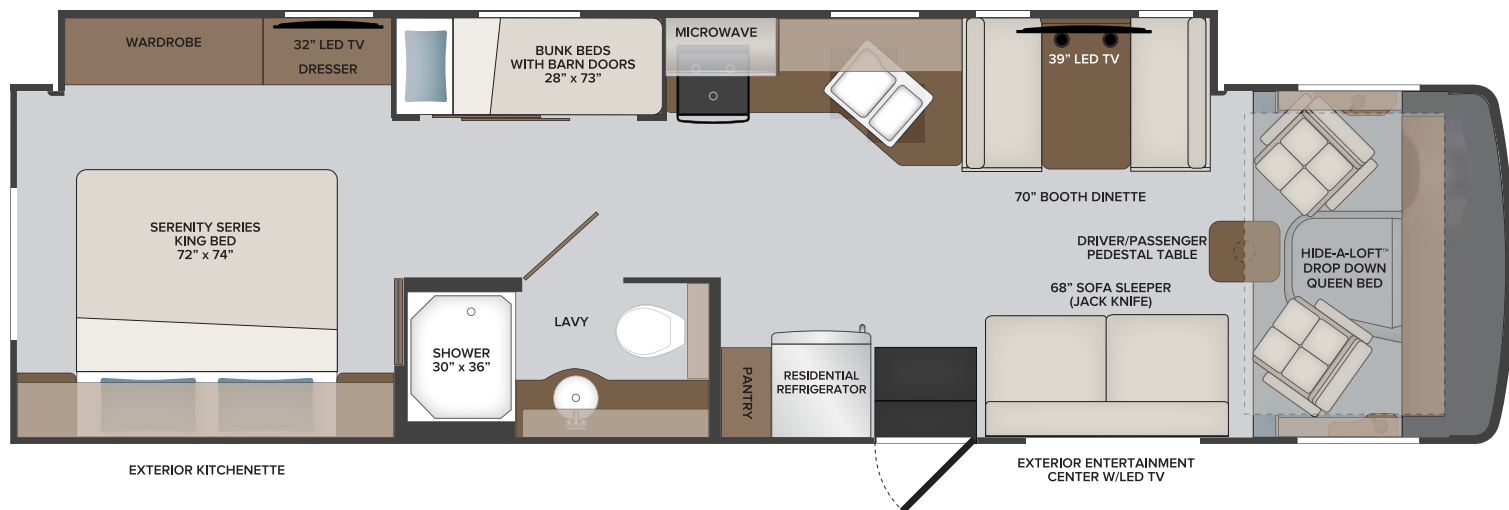

34J

Options: 096 | 105 | 194 | 230 | 471 | 953

TOP FLOORPLAN FEATURES

- Sleeps up to 8
- Bunk Beds
- Full Length Wardrobe
- Sofa Sleeper
- Pass through Exterior Storage
- Exterior Kitchen w/Mini Frig, Microwave, Sink and Storage
- Exterior LED TV 50"

FORD® CHASSIS

Model: Ford®
Engine: 7.3L Triton V8
Transmission: Ford® 6-Speed, Automatic w/Overdrive
Alternator: 175 Amp
Torque: 468 lb.-ft. @ 3,000 RPM
Horsepower: 350HP @ 3,900 RPM

ADMIRAL 34J OPTIONS

096	KING® Universal Satellite System	471	Steering Stabilizer System
105	Domestic 8cf Double Door Refrig - LP	830	Facing Dinette
194	Theater Seating Sofa	953	Power Driver Seat
230	Roof Vent Rain Covers		

2022

Class A Gas
ADMIRAL

34J
FLOORPLAN