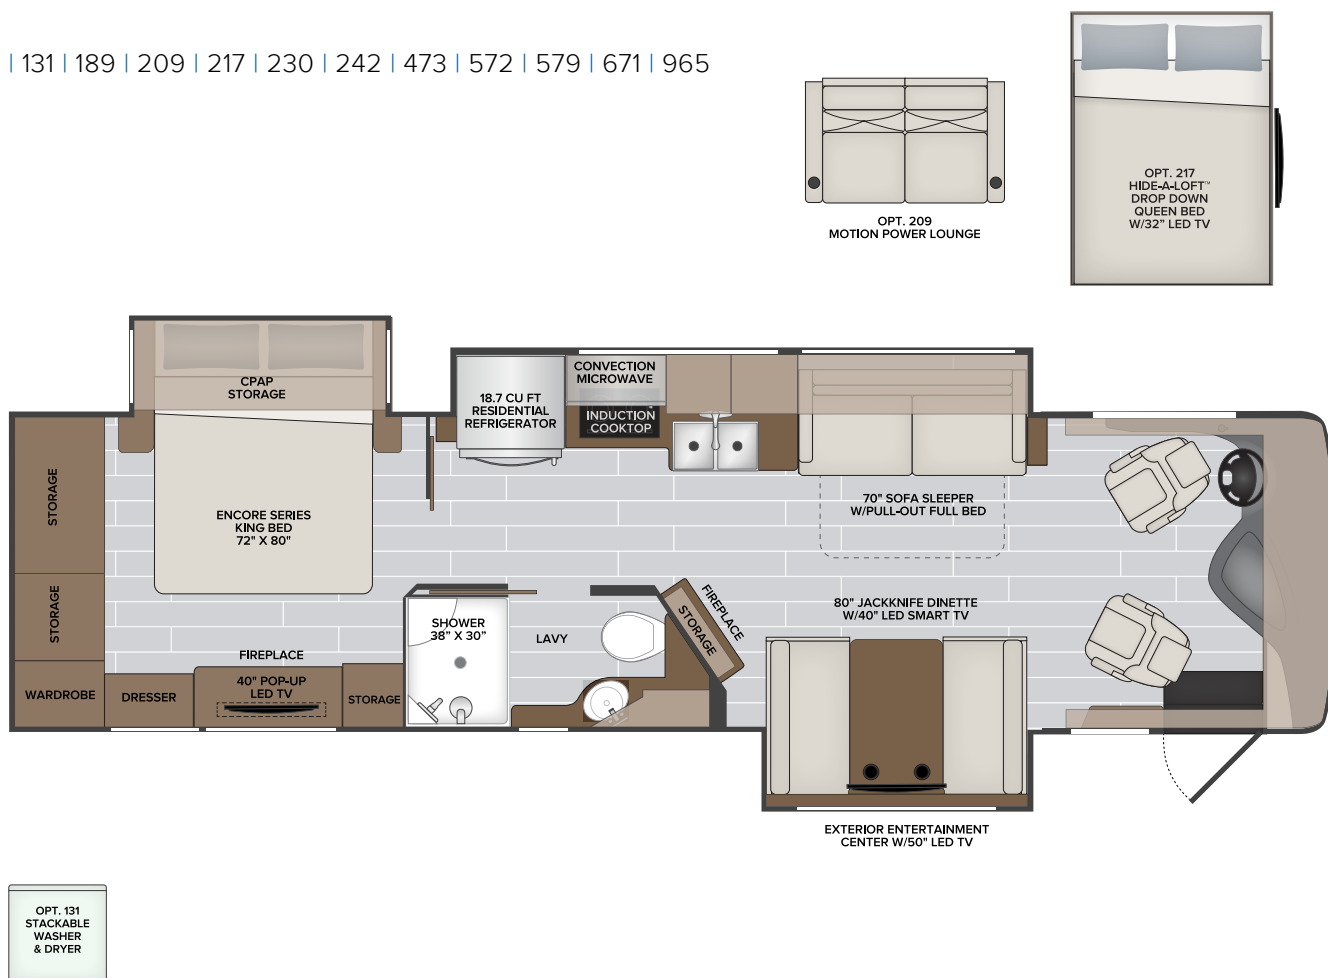

**33TL**

Options: 086 | 096 | 131 | 189 | 209 | 217 | 230 | 242 | 473 | 572 | 579 | 671 | 965

**TOP FLOORPLAN FEATURES**

- Sleeping up to 7
- Triple Slide Floorplan
- Abundance of Master Bedroom Storage
- Articulating King Bed
- 39" Pop-up TV & Fireplace in Bedroom
- CPAP Storage Overhead Cabinetry in Master Bedroom
- Fireplace at Feature Wall
- Solid Surface Galley w/ Full Backsplash
- Feature Cabinet w/Glass Door & Accent Light and Fireplace
- Fiberglass Shower Enclosure

**NAUTICA 33TL OPTIONS**

086	Connectivity Package Includes: WiFi Ranger Sky Pro, Cell Booster and 265w Solar Panel	189	Power Passenger Seat w/Power Footrest	230	Roof Vent Rain Covers	579	Safety Awareness Package Includes: MobilEye
096	KING® Universal Satellite System	209	Motion Power Lounge	242	CSA — Freightliner Package	671	Power Cord Reel
131	Washer/Dryer — Stackable	217	Hide-a-Loft™ Drop Down Queen Bed w/32" LED TV	473	Breaksync— NEW	965	1st Full Bay 90" S/O Tray
				572	Central Vacuum System		

**DELTA FOUNDATION**  
Freightliner Custom Railed Chassis  
Cummins®, 6.7L, 340HP  
700 lb/ft Torque  
Allison 2500 Series Transmission, 6-Speed

**2022**

Class A Diesel  
**NAUTICA**

**33TL**  
FLOORPLAN