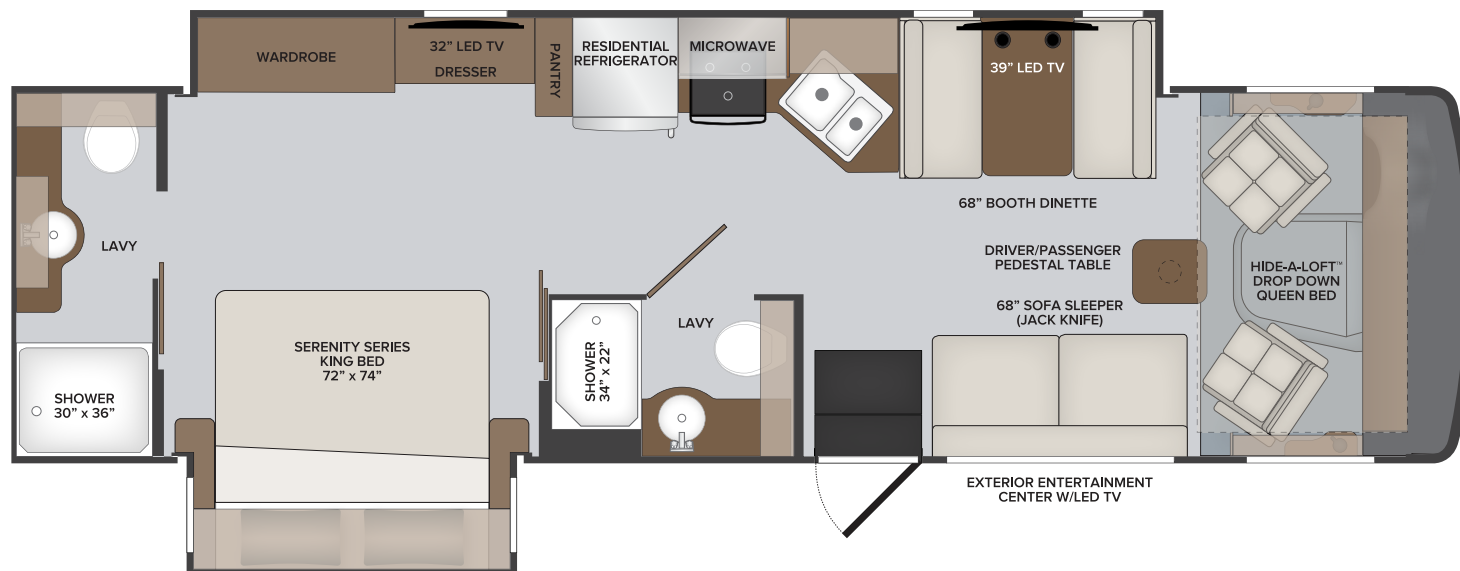

32S

Options: 096 | 105 | 194 | 230 | 471 | 953

FORD® CHASSIS

Model: Ford®

Engine: 7.3L Triton V8

Transmission: Ford® 6-Speed, Automatic w/Overdrive

Alternator: 175 Amp

Torque: 468 lb.-ft. @ 3,000 RPM

Horsepower: 350HP @ 3,900 RPM

TOP FLOORPLAN FEATURES

- Sleeps up to 6
- Two Full Lavys
- Exterior LED TV 50"
- Full Wall Slide
- Booth Dinette
- Electronic Instrument Panel

ADMIRAL 32S OPTIONS

096	KING® Universal Satellite System	230	Roof Vent Rain Covers
105	Domestic 8cf Double Door Refrig - LP	471	Steering Stabilizer System
194	Theater Seating Sofa	953	Power Driver Seat

2022

Class A Gas
ADMIRAL

32S
FLOORPLAN